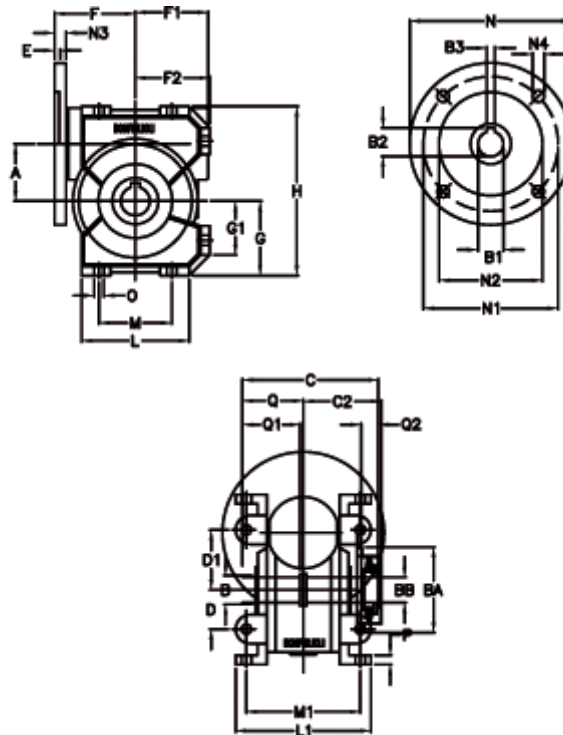

Data Sheet

Article number: 390204401402216

Description: Worm Gear with Torque Limiter
VF 44-L1-U-14-P63B5

Measures

a = 44.6	C2 = 48.0	g = 55.0	N = 140	Q1 = 32
B = 18	D = 29	G1 = 40.0	N1 = 115	Q2 = 12
B1 E7 = 11	D1 = 46	H = 127.0	N2 = 95	
B2 = 12.8	Description = VF 44U-xx-63B5	H1 = 97.0	N3 = 10.5	
B3 H9 = 4	E = 2.0	L = 80	N4 = 9.5	
BA = 40	F = 65	L1 = 100	O = 8.5	
BB H7 = 11	F1 = 54	m = 52	P = 8	
C = 79	F2 = 55.0	M1 = 81.0	Q = 32.0	